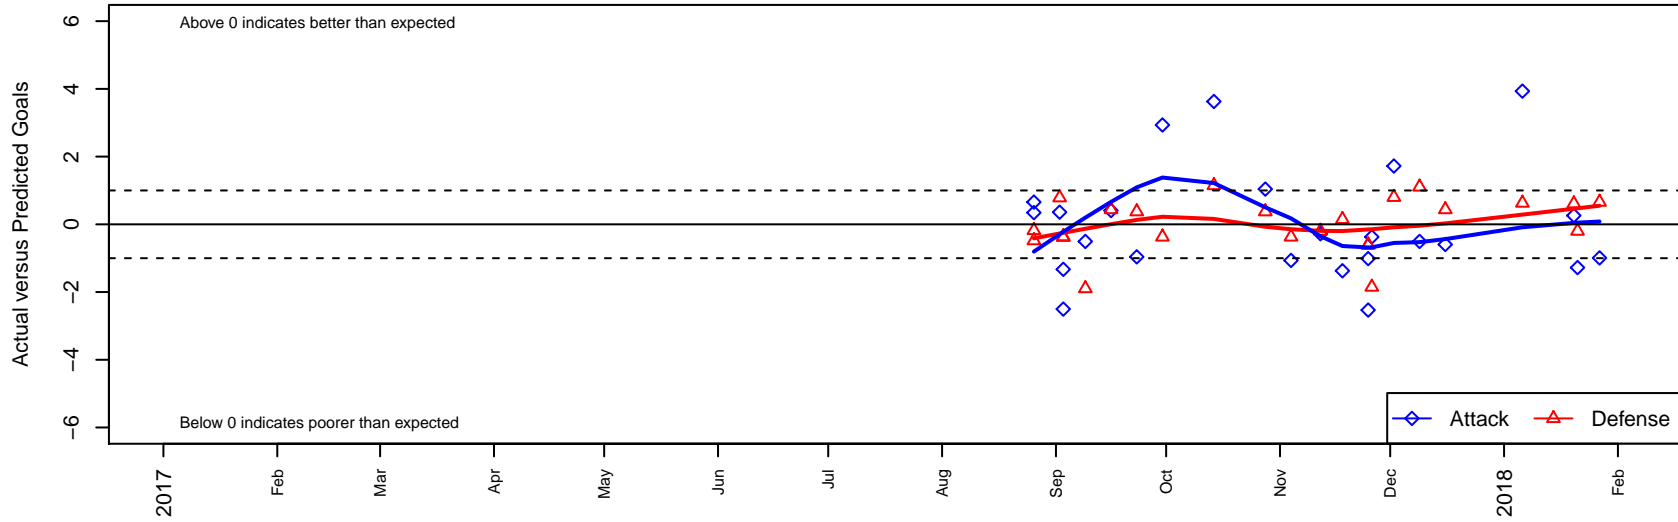

# Crossfire Select Reimbold G05

Crossfire Select  
 Redmond, WA  
 G05 total strength=952  
 attack=1.87 defense=1.53  
 fall league = NPSL Div 1 (05) U13

alt names used:  
 Crossfire Select G05 Reimbold  
 Crossfire Select G05 Reimbold  
 CROSSFIRE SELECT G05 REIMBOLD  
 Crossfire Select Reimbold G05  
 CFS G05 – Gold – Reimbold

Venues played:  
 2017 Summer Slam Gold  
 2017 Labor Day Cup GU13 Silver  
 2017 NPSL Division 1 (05) U13  
 2017 Cranberry Cup U13  
 2017 Founders Cup G05 Div A

**Crossfire Select Reimbold G05**  
 Dots are actual minus expected GF (blue circles) and GA (red triangles).  
 Blue line is smoothed change in attack strength. Red is smoothed change in defense strength.

**attack and defense variance (black dot)  
relative to other teams  
and top 10 in region**

**attack and defense rating  
relative to others at age  
and all opponents in last 13 months**

**Performance relative to 13 month average**