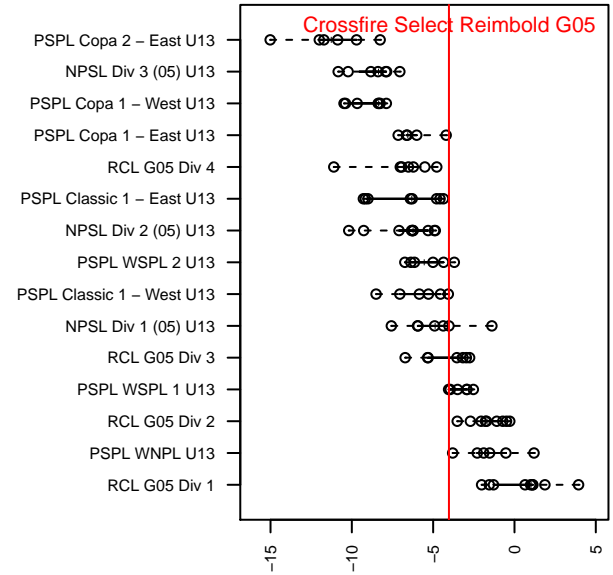

# Crossfire Select Reimbold G05

Crossfire Select  
 Redmond, WA  
 G05 total strength=952  
 attack=1.87 defense=1.53  
 fall league = NPSL Div 1 (05) U13

alt names used:  
 Crossfire Select G05 Reimbold  
 Crossfire Select G05 Reimbold  
 CROSSFIRE SELECT G05 REIMBOLD  
 Crossfire Select Reimbold G05  
 CFS G05 – Gold – Reimbold

Venues played:  
 2017 Summer Slam Gold  
 2017 Labor Day Cup GU13 Silver  
 2017 NPSL Division 1 (05) U13  
 2017 Cranberry Cup U13  
 2017 Founders Cup G05 Div A

**Crossfire Select Reimbold G05**  
 Dots are actual minus expected GF (blue circles) and GA (red triangles).  
 Blue line is smoothed change in attack strength. Red is smoothed change in defense strength.

**attack and defense variance (black dot)  
relative to other teams  
and top 10 in region**

**attack and defense rating  
relative to others at age  
and all opponents in last 13 months**

**Performance relative to 13 month average**