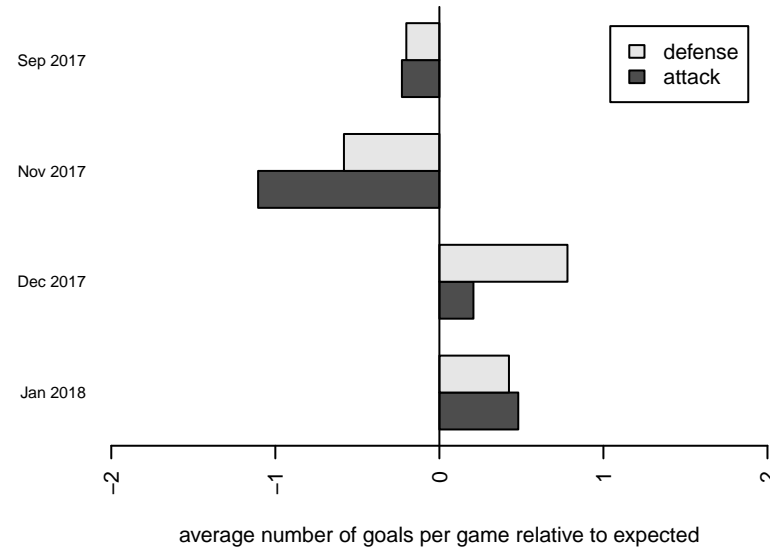

Performance relative to 13 month average